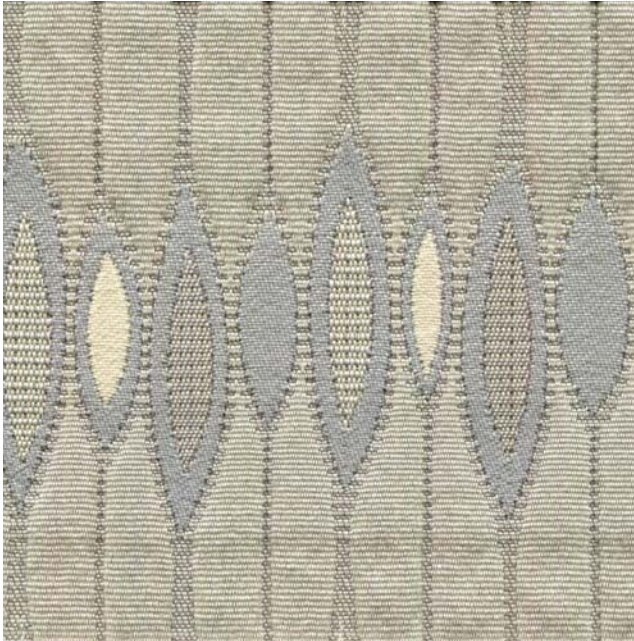

- TIER 1 | INCLUDED IN PRODUCT BASE PRICE
- TIER 2 | UPGRADE
- TIER 3 | UPGRADE
- TIER 4 | UPGRADE

DHDI
ZR MICRO - FABRIC CATALOG

DOVE TAIL

AVAILABLE COLORS

Color rendition on PDF may vary. Once color selections are made, samples can be provided.
Please mark quantity next to fabric desired.

1 Platinum

2 Safari

3 Apricot

4 Hedge

5 Blue Jay

6 Harvest

7 Mocassin

8 Midnight

TIER 3 | UPGRADE

WIDE ANGLE

AVAILABLE COLORS

Color rendition on PDF may vary. Once color selections are made, samples can be provided.
Please mark quantity next to fabric desired.

1 Optics

2 Dots

3 Milkballs

Color rendition on PDF may vary. Once color selections are made, samples can be provided.
Please mark quantity next to fabric desired.

BlueBell

Disco

Paperwhite

Scone

Photon

Stem

TIER 3 | UPGRADE